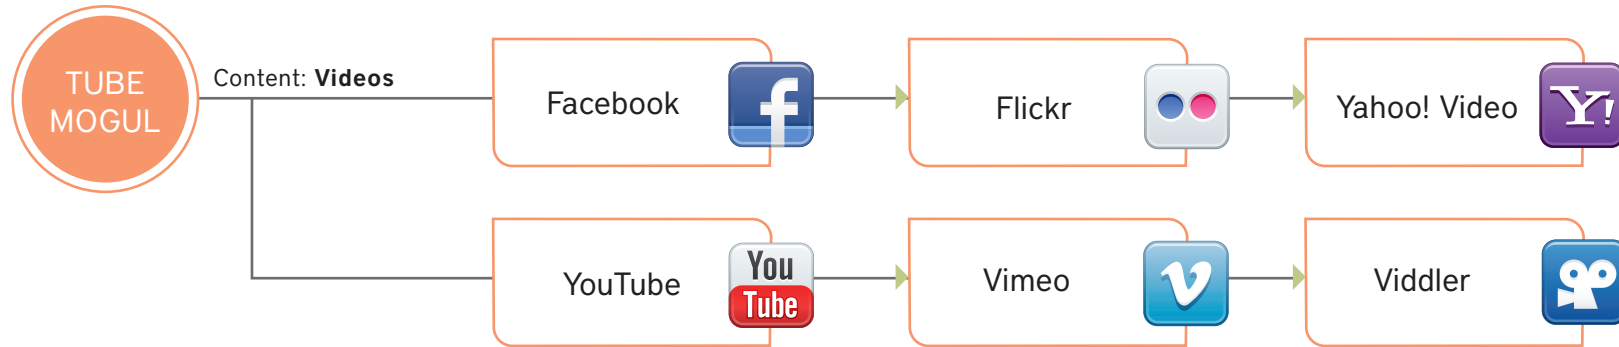

Content Distribution Tree

910 W Palo Verde Street
Gilbert AZ 85233
480.219.9069
www.910west.com

Step 1: Post to Tube Mogul (Only if posting video content)

Step 3: Post excerpt and link to website to Hoot Suite